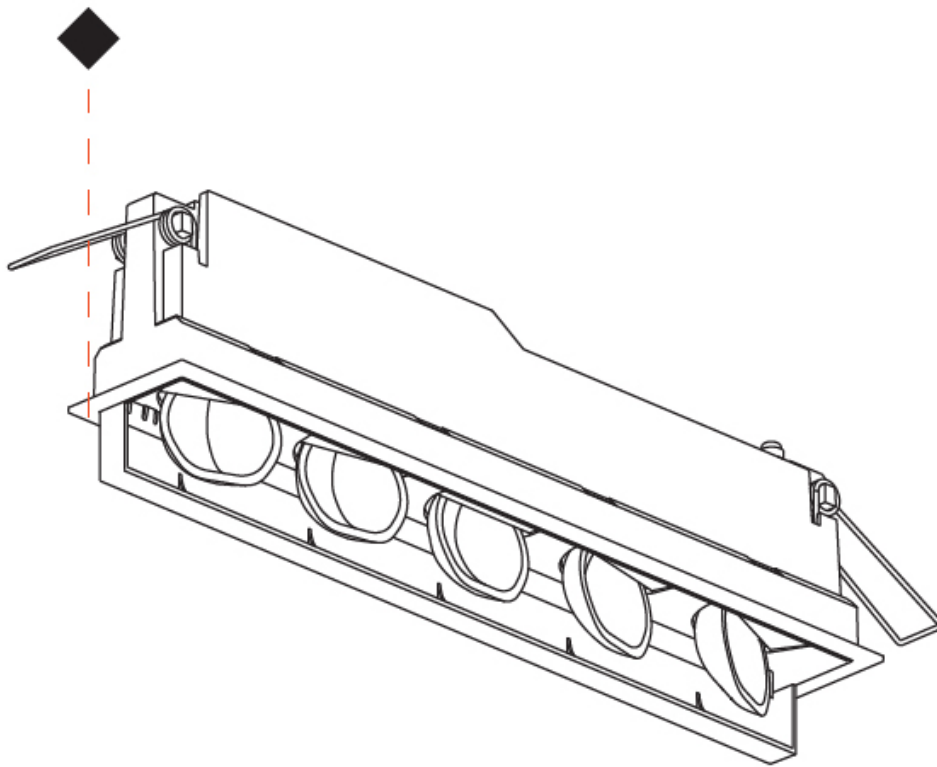

MAGIQ WALLWASH RECESSED

A35154-

PROJECT	_____
TYPE	_____
SPECIFIER	_____
QUANTITY	_____
DATE	_____